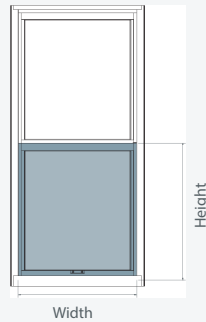

SYSTEM	WIDTH	HEIGHT
Vert 70™	1 200	900

Important Note

The rules for deflection must be kept in mind for all the mentioned sizes .
The National Building Regulations must be adhered to.
Subject to change without prior notice.