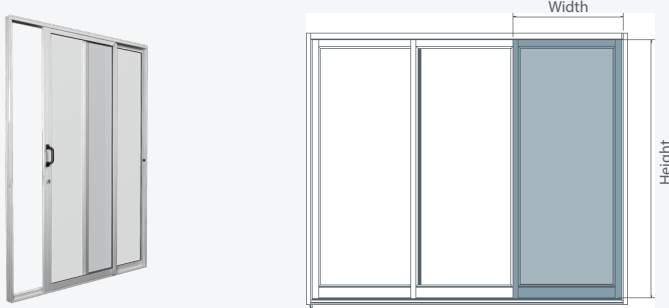

Friction stay limitations must be adhered to.

CREALCO WINDOW SYSTEMS

CREALCO SYSTEMS		TOP HUNG SASH		SIDE HUNG SASH	
	SASH CONFIGURATION	WIDTH	HEIGHT	WIDTH	HEIGHT
Crealco Swift™ 28	Standard	900	600	600	1 200
	Euro	1 100	1 200	700	1 200
Crealco Swift™ 30.5	Standard	1 000	750	600	1 200
	Euro	1 200	1 200	700	1 200
Crealco Swift™ 34	Standard	1 200	900	700	1 500
Crealco Swift™ 36 Std	Standard	1 200	900	600	1 300
Crealco Swift™ 36	Heavy Duty	1 500	1 200	750	1 500
	Heavy Duty Euro	1 500	1 200	750	1 500
Crealco Swift™ 38	Standard	1 500	1 200	700	1 500
	Euro	1 500	1 200	700	1 500
Crealco Skyline™	Standard	1 500	1 200	700	1 500
	Heavy Duty	2 000	2 000	838	2 000
Crealco Comfort™	Standard	1 200	1 200	600	1 200
	Euro	1 500	1 200	700	1 500
Crealco Edge™	Crealco Edge™	1 500	1 200	700	1 500
Crealco Resistance™	Standard	1 300	1 300	650	1 600
	Double Lock	1 600	1 600	700	1 700
Crealco Evolution™	Standard Bottom Hung	850	700	-	-

SHOPFRONT SYSTEMS		TOP HUNG SASH		SIDE HUNG SASH	
	SASH CONFIGURATION	WIDTH	HEIGHT	WIDTH	HEIGHT
Clip 38	Standard	1 500	1 200	700	1 800
Clip 38 Pivot (Vert.)	Standard	1 200	1 500	-	-
Clip 44™	Standard	1 500	1 200	700	1 800
	Euro	1 500	1 200	700	1 500
Clip 44™ Flush Glaze	Standard	1 500	1 200	700	1 800

VERTICAL SLIDING WINDOW SYSTEMS

SYSTEM	WIDTH	HEIGHT
Vert 70™	1 200	900

Important Note

The rules for deflection must be kept in mind for all the mentioned sizes .
The National Building Regulations must be adhered to.
Subject to change without prior notice.

SLIDING DOOR SYSTEMS

SYSTEM	WIDTH	HEIGHT
Crealco Icon™	1 500	2 100
4500 Series	1 500	2 400
Palace™	1 500	3 000
Clip 38 Patio	1 500	2 600
Serene™ Tilt & Slide	1 680	2 330

SLIDING FOLDING DOOR SYSTEMS

SYSTEM	WIDTH	HEIGHT
* Vistafold™	900	3 000
5000 Series	800	2 400