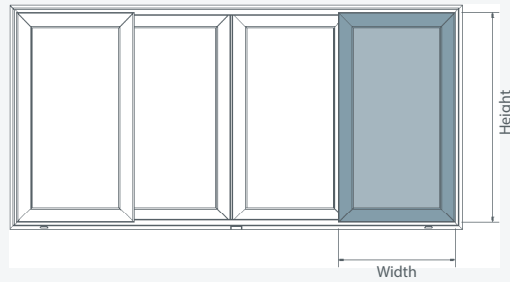

HORIZONTAL SLIDING WINDOW SYSTEMS

SYSTEM	WIDTH	HEIGHT
500 Series	750	1 500
540 Series	1 200	1 500
1000 Series	1 500	1 800
Elite™	1 500	1 800

VERTICAL SLIDING WINDOW SYSTEMS