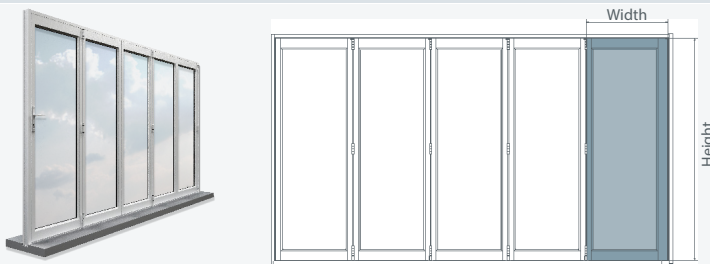

Friction stay limitations must be adhered to.

CREALCO WINDOW SYSTEMS

CREALCO SYSTEMS		TOP HUNG SASH		SIDE HUNG SASH	
	SASH CONFIGURATION	WIDTH	HEIGHT	WIDTH	HEIGHT
Crealco Swift™ 28	Standard	900	600	600	1 200
	Euro	1 100	1 200	700	1 200
Crealco Swift™ 30.5	Standard	1 000	750	600	1 200
	Euro	1 200	1 200	700	1 200
Crealco Swift™ 34	Standard	1 200	900	700	1 500
Crealco Swift™ 36 Std	Standard	1 200	900	600	1 300
Crealco Swift™ 36	Heavy Duty	1 500	1 200	750	1 500
	Heavy Duty Euro	1 500	1 200	750	1 500
Crealco Swift™ 38	Standard	1 500	1 200	700	1 500
	Euro	1 500	1 200	700	1 500
Crealco Skyline™	Standard	1 500	1 200	700	1 500
	Heavy Duty	2 000	2 000	838	2 000
Crealco Comfort™	Standard	1 200	1 200	600	1 200
	Euro	1 500	1 200	700	1 500
Crealco Edge™	Crealco Edge™	1 500	1 200	700	1 500
Crealco Resistance™	Standard	1 300	1 300	650	1 600
	Double Lock	1 600	1 600	700	1 700
Crealco Evolution™	Standard Bottom Hung	850	700	-	-

OTHER CREALCO SYSTEMS		TOP HUNG SASH	
	SASH CONFIGURATION	WIDTH	HEIGHT
Wrap™		500	500

HORIZONTAL SLIDING WINDOW SYSTEMS

SYSTEM	WIDTH	HEIGHT
500 Series	750	1 500
540 Series	1 200	1 500
1000 Series	1 500	1 800
Elite™	1 500	1 800

VERTICAL SLIDING WINDOW SYSTEMS

SYSTEM	WIDTH	HEIGHT
Vert 70™	1 200	900

Important Note

The rules for deflection must be kept in mind for all the mentioned sizes .
The National Building Regulations must be adhered to.
Subject to change without prior notice.

SLIDING DOOR SYSTEMS

SYSTEM	WIDTH	HEIGHT
Crealco Icon™	1 500	2 100
4500 Series	1 500	2 400
Palace™	1 500	3 000
Clip 38 Patio	1 500	2 600
Serene™ Tilt & Slide	1 680	2 330

SLIDING FOLDING DOOR SYSTEMS

SYSTEM	WIDTH	HEIGHT
* Vistafold™	900	3 000
5000 Series	800	2 400